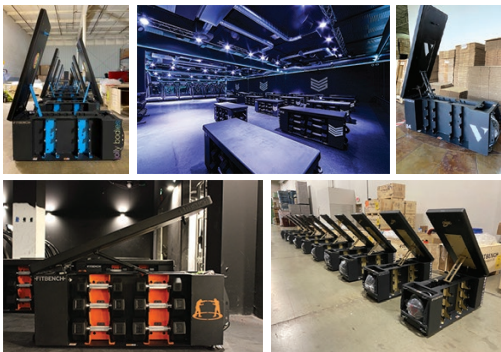

FITBENCH®

ONE

At FITBENCH® we believe that fast-paced, HIIT workouts get results quicker. Leading the market with its neatly designed structure, the FITBENCH ONE allows for quick transitions, and is a safe functional training station that comes with and encloses everything a high intensity workout would need. As our flagship model, the ONE is our best-seller.

FITBENCH CUSTOMIZATION

	FITBENCH ONE	ACCESSORIES' WARRANTY
Unit Weight	225 lb bench + 275 lb weights (100 kg bench + 125 kg weights)	-
Width	17" (43 cm)	-
Length	46.5" (118 cm)	-
Height	20" (51 cm)	-
Construction	12 gauge, cold-rolled steel	-
Engaging third wheel for portability	■	-
Anchor points for FITBANDS®	14	-
Super durable, polyurethane foam-injected top	■	-
Soft-closing, inclining top	8 Positions	-
FITROPE™ (not included)	1.5" x 30' (4cm x 9 m) 21 lbs (10 kg)	6 months
FITBANDS®	Snap-proof with nylon cover (light, medium, & heavy)	6 months
6 commercial grade and custom-designed FITBENCH® hexagon dumbbells	5, 10, 15, 20, 25, & 30 lb (2, 4, 7, 10, 12, & 14 kg)	1 year
2 commercial kettlebells	18 & 30 lbs (8 & 12 kg)	1 year
1 commercial slam ball	15 lbs (7 kg)	6 months
Storage	■	-
Cell phone compartment	■	-
White numbers on dumbbells	■	-
FITBENCH limited warranty	10 years	-